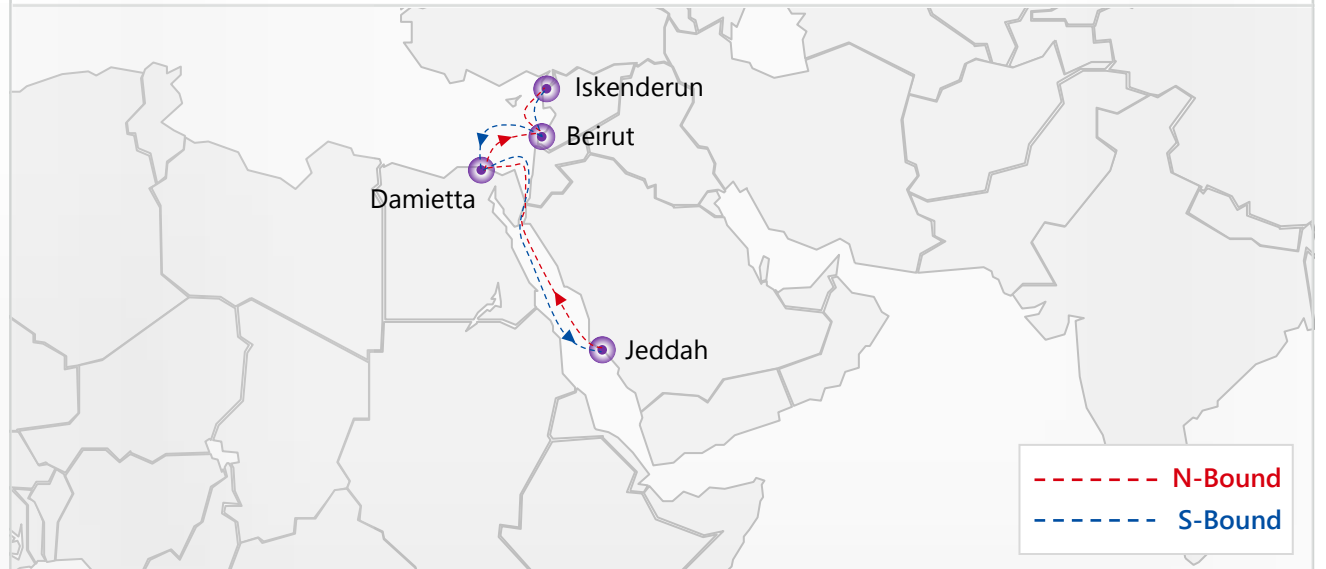

AIB ADRIATIC ISRAEL BUTTERFLY

KOPER - TRIESTE - VENICE - ANCONA - PIRAEUS - EL DEKHEILA PORT-PUBLIC TML - DAMIETTA - KOPER

Port Rotation

W-bound	To	KOP	TRS	VCE	AOI	PIR
From	ETB/ETD	MON/TUE	WED/THU	THU/FRI	FRI/SAT	TUE/TUE
EDK	THU/FRI	2	4	5	6	10
DAM	FRI/SAT	3	5	6	7	11

Service Highlights

01 Express service connection between Turkiye and Black Sea

----- N-Bound
----- S-Bound

LGX LEVANT GREECE EXPRESS

PIRAEUS – LIMASSOL – ISKENDERUN – DAMIETTA – PIRAEUS

Port Rotation

E-bound	To	LIM	ISK	DAM
From	ETB/ETD	MON/TUE	WED/FRI	MON/WED
PIR	THU/SAT	2	7	9

Service Highlights

01 Express service connection between Greece and Levant

ELT EGYPT LEBANON TURKIYE SERVICE

JEDDAH – (SUEZ/EL SUWEIS) - DAMIETTA – BEIRUT –
ISKENDERUN – DAMIETTA –(SUEZ/EL SUWEIS)-- JEDDAH

Port Rotation

N-bound	To	BEY	ISK
From	ETB/ETD	MON/MON	TUE/WED
JED	MON/WED	5	6
DAM	SAT/SUN	1	2

S-bound	To	DAM	JED
From	ETB/ETD	SAT/SUN	MON/WED
BEY	MON/MON	3	7
ISK	TUE/WED	1	5

Service Highlights

01 Express service connection between Egypt and Turkiye