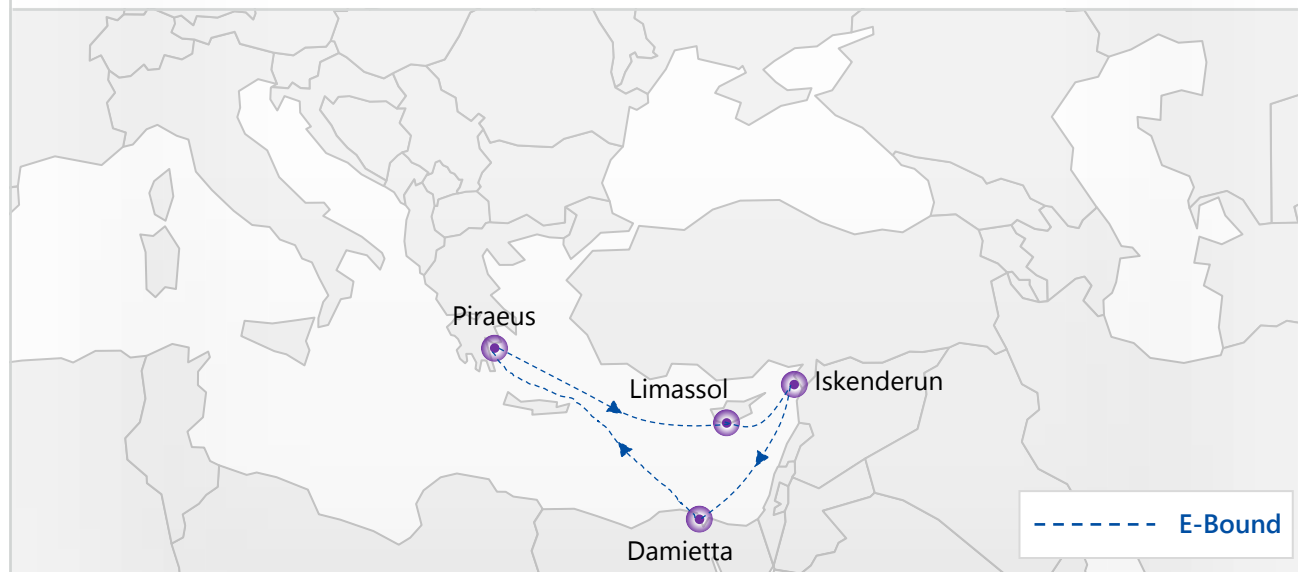

AIB ADRIATIC ISRAEL BUTTERFLY

KOPER - TRIESTE - VENICE - ANCONA - PIRAEUS - EL DEKHEILA PORT-PUBLIC TML - DAMIETTA - KOPER

Port Rotation

W-bound	To	KOP	TRS	VCE	AOI	PIR
From	ETB/ETD	MON/TUE	WED/THU	THU/FRI	FRI/SAT	TUE/TUE
EDK	THU/FRI	2	4	5	6	10
DAM	FRI/SAT	3	5	6	7	11

ISTANBUL - VARNA - CONSTANTA - CONSTANTA - ISTANBUL

Port Rotation

N-bound	To	VAR	CND	CND
From	ETB/ETD	WED/THU	THU/FRI	SAT/SAT
IST	MON/TUE	1	2	2

S-bound	To	IST
From	ETB/ETD	MON/TUE
VAR	WED/THU	4
CND	THU/FRI	2
CND	SAT/SAT	2

Service Highlights

01 Express service connection between Turkiye and Black Sea

----- N-Bound
----- S-Bound

LGX LEVANT GREECE EXPRESS

PIRAEUS – LIMASSOL – ISKENDERUN – DAMIETTA – PIRAEUS

Port Rotation

E-bound	To	LIM	ISK	DAM
From	ETB/ETD	MON/TUE	WED/FRI	MON/WED
PIR	THU/SAT	2	7	9

Service Highlights

01 Express service connection between Greece and Levant

ELT EGYPT LEBANON TURKIYE SERVICE

JEDDAH – (SUEZ/EL SUWEIS) - DAMIETTA – BEIRUT –
ISKENDERUN – DAMIETTA –(SUEZ/EL SUWEIS)-- JEDDAH