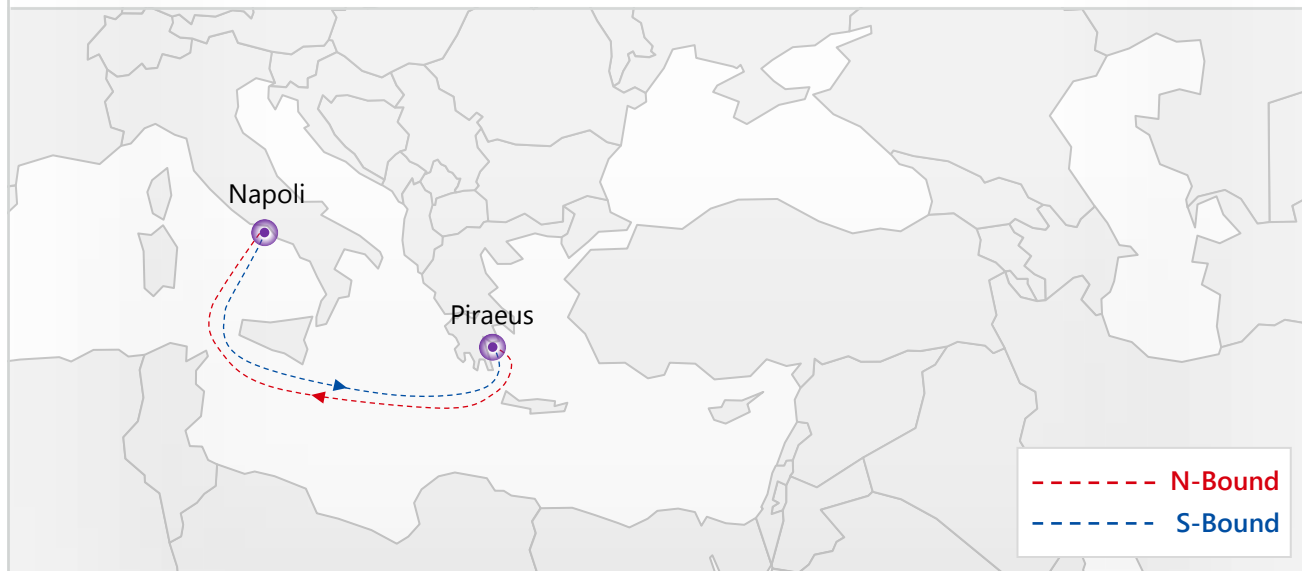

PNX PIRAEUS NAPLES EXPRESS Piraeus – Napoli – Piraeus

Port Rotation

N-bound	To	NAP
From	ETB/ETD	SUN/TUE
PIR	THU/FRI	2

S-bound	To	USNYC
From	ETB/ETD	THU/FRI
NAP	SUN/TUE	2

Service Highlights

01 Express service connection between Greece and Italy

AIB ADRIATIC ISRAEL BUTTERFLY

KOPER - TRIESTE - VENICE - ANCONA - PIRAEUS - EL DEKHEILA PORT-PUBLIC TML - DAMIETTA - KOPER

Port Rotation

W-bound	To	KOP	TRS	VCE	AOI	PIR
From	ETB/ETD	MON/TUE	WED/THU	THU/FRI	FRI/SAT	TUE/TUE
EDK	THU/FRI	2	4	5	6	10
DAM	FRI/SAT	3	5	6	7	11

E-bound	To	EDK	DAM
From	ETB/ETD	THU/FRI	FRI/SAT
KOP	MON/TUE	9	10
TRS	WED/THU	7	8
VCE	THU/FRI	6	7
AOI	FRI/SAT	5	6
PIR	TUE/TUE	2	3

Service Highlights

01 Express service connection between Italy and Egypt

IBX INTRA BLACK SEA EXPRESS

Service Highlights

01 Express service connection between Greece and Levant

ELT EGYPT LEBANON TURKIYE SERVICE

JEDDAH – (SUEZ/EL SUWEIS) - DAMIETTA – BEIRUT –
ISKENDERUN – DAMIETTA –(SUEZ/EL SUWEIS)-- JEDDAH