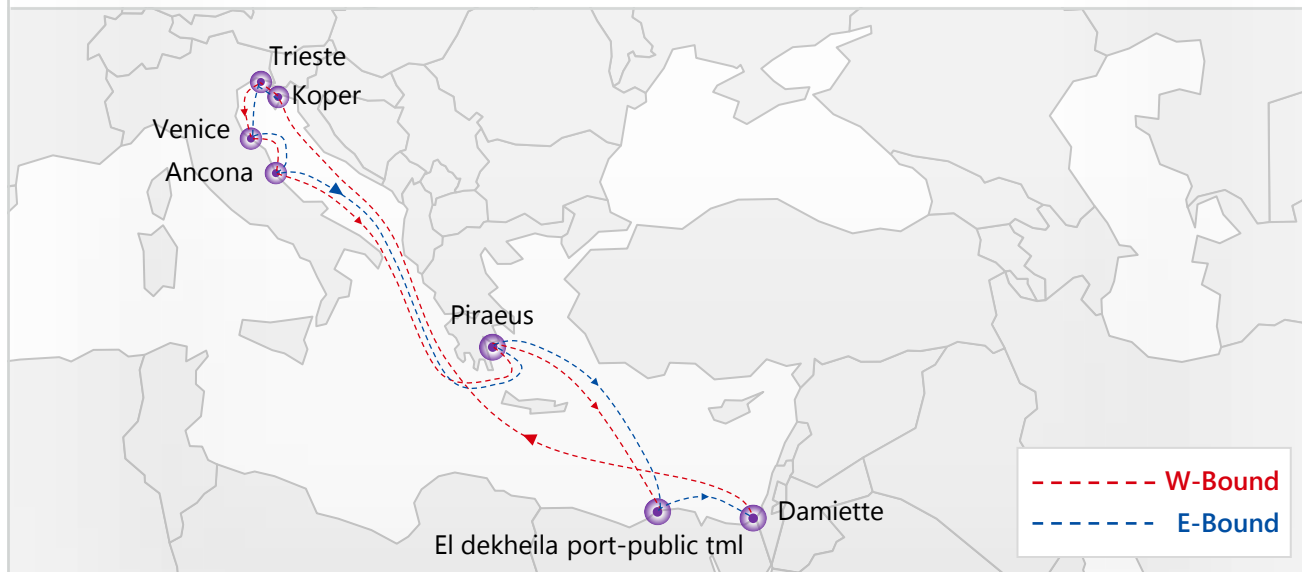

PNX PIRAEUS NAPLES EXPRESS Piraeus – Napoli – Piraeus

Port Rotation

N-bound	To	NAP
From	ETB/ETD	SUN/TUE
PIR	THU/FRI	2

S-bound	To	USNYC
From	ETB/ETD	THU/FRI
NAP	SUN/TUE	2

Service Highlights

01 Express service connection between Greece and Italy

AIB ADRIATIC ISRAEL BUTTERFLY

KOPER - TRIESTE - VENICE - ANCONA - PIRAEUS - EL DEKHEILA PORT-PUBLIC TML - DAMIETTA - KOPER

Port Rotation

W-bound	To	KOP	TRS	VCE	AOI	PIR
From	ETB/ETD	MON/TUE	WED/THU	THU/FRI	FRI/SAT	TUE/TUE
EDK	THU/FRI	2	4	5	6	10
DAM	FRI/SAT	3	5	6	7	11

E-bound	To	EDK	DAM
From	ETB/ETD	THU/FRI	FRI/SAT
KOP	MON/TUE	9	10
TRS	WED/THU	7	8
VCE	THU/FRI	6	7
AOI	FRI/SAT	5	6
PIR	TUE/TUE	2	3

Service Highlights

01 Express service connection between Italy and Egypt

IBX INTRA BLACK SEA EXPRESS

Service Highlights

01 Express service connection between Greece and Levant

ELT EGYPT LEBANON TURKIYE SERVICE

JEDDAH – (SUEZ/EL SUWEIS) - DAMIETTA – BEIRUT –
ISKENDERUN – DAMIETTA –(SUEZ/EL SUWEIS)-- JEDDAH