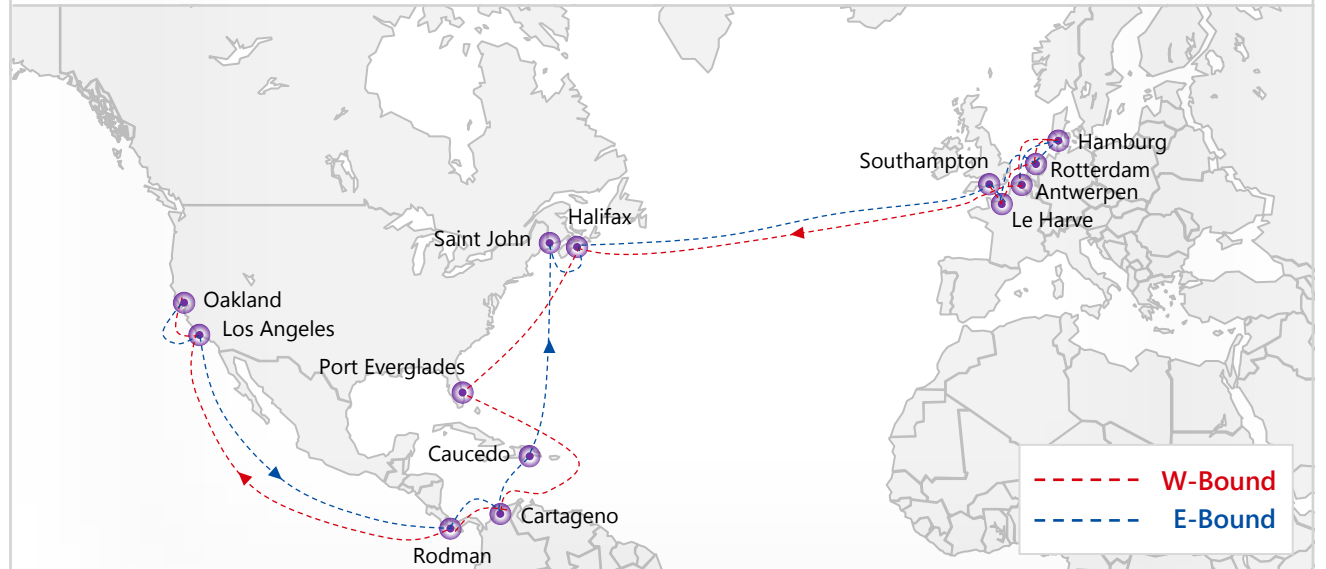

AL3 Trans-Atlantic Loop 3

Antwerpen - Hamburg - London Gateway Port - Charleston - Savannah - Norfolk - Antwerpen

Port Rotation

W-bound	To	CHS	SAV	ORF
From	ETB/ETD	MON/WED	FRI/SAT	TUE/WED
ANR	FRI/SUN	15	19	23
HAM	MON/WED	12	16	20
LGP	THU/FRI	10	14	18

E-bound	To	ANR	HAM	LGP
From	ETB/ETD	FRI/SUN	MON/WED	THU/FRI
CHS	MON/WED	16	19	22
SAV	FRI/SAT	13	16	19
ORF	TUE/WED	9	12	15

Service Highlights

- 01 Germany to Charleston in 12 days.
- 02 Fast service between N. Europe and US South Atlantic port.
- 03 Inland rail service to/from all major US Ramps

AL5 Trans-Atlantic Loop 5

Southampton - Le Havre - Rotterdam - Hamburg - Antwerpen - Halifax - Port Everglades - Cartagena
 - Panama Canal - Rodman - Los Angeles - Oakland - Rodman - Panama Canal - Cartagena - Caucedo
 - Saint John -Halifax - Southampton

Service Highlights

- 01 Direct service between N. Europe and USA/Canada
- 02 Direct service to/from Los Angeles & Oakland.

AL6 Trans-Atlantic Loop 6

Algeciras - Livorno - Genoa - Fos Sur Mer - Barcelona - Valencia -
New York - Norfolk - Savannah - Miami - Algeciras