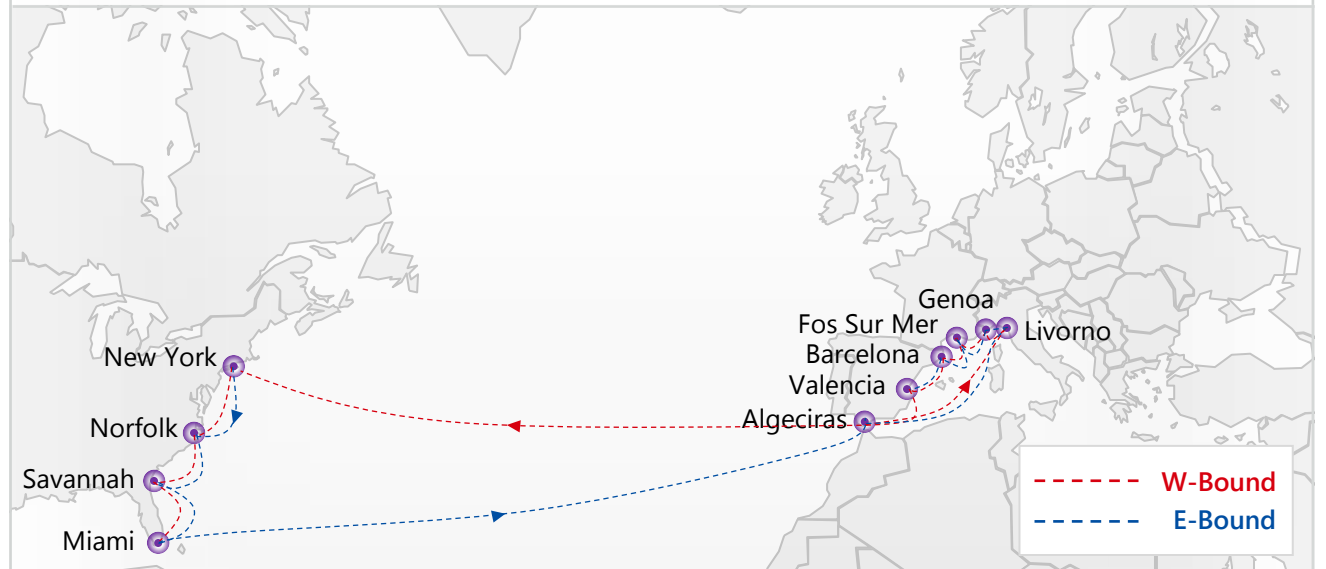

AL6 Trans-Atlantic Loop 6

Algeciras - Livorno - Genoa - Fos Sur Mer - Barcelona - Valencia -
New York - Norfolk - Savannah - Miami - Algeciras

Port Rotation

W-bound	To	NYC	ORF	SAV	MIA
From	ETB/ETD	MON/TUE	WED/THU	SAT/SUN	MON/TUE
ALG	SUN/MON	21	23	26	28
LIV	THU/FRI	17	19	22	24
GOA	SAT/SUN	15	17	20	22
FOS	MON/TUE	13	15	18	20
BCN	WED/THU	11	13	16	18
VLC	FRI/SAT	9	11	14	16

E-bound	To	ALG	LIV	GOA	FOS	BCN	VLC
From	ETB/ETD	SUN/MON	THU/FRI	SAT/SUN	MON/TUE	WED/THU	FRI/SAT
NYC	MON/TUE	19	23	25	27	29	31
ORF	WED/THU	17	21	23	25	27	29
SAV	SAT/SUN	14	18	20	22	24	26
MIA	MON/TUE	12	16	18	20	22	24

Service Highlights

1. 01 Direct service between W.MED and USEC.
2. 02 Direct service to/from Miami.
3. 03 Inland rail service to/from all major US Ramps