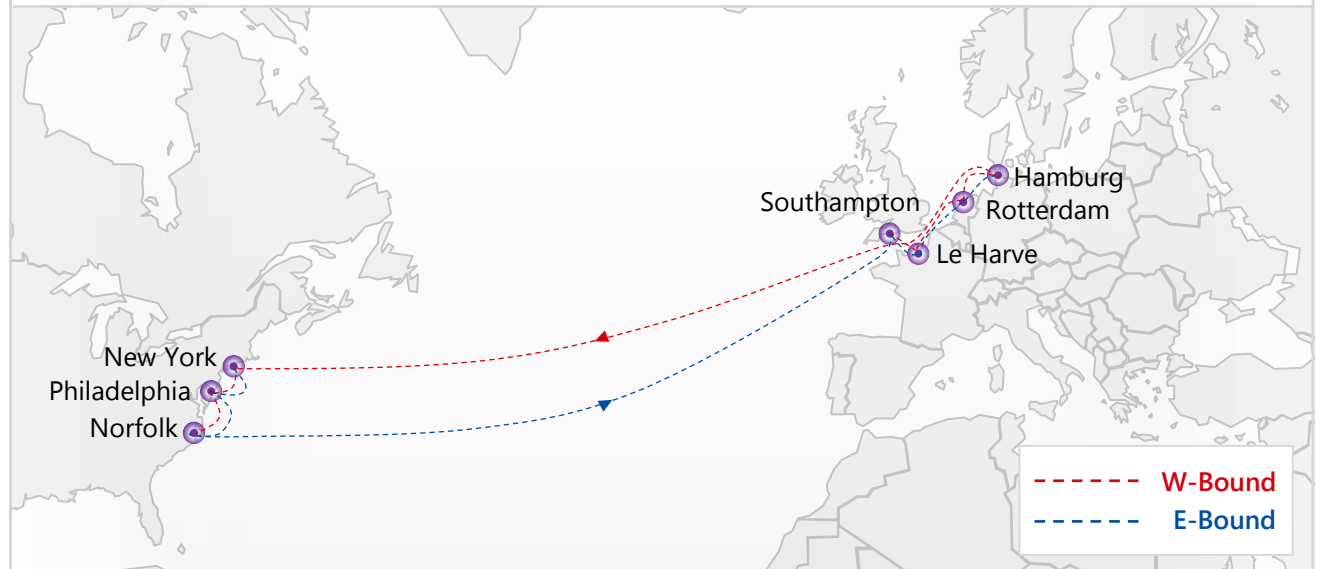

AL2 Trans-Atlantic Loop 2

Southampton - Le Havre - Rotterdam - Hamburg - New York - Philadelphia - Norfolk - Southampton

Port Rotation

W-bound	To	NYC	PHL	ORF
From	ETB/ETD	TUE/THU	FRI/SAT	MON/TUE
SOU	SAT/SAT	17	20	23
LEH	SUN/MON	15	18	21
RTM	TUE/THU	12	15	18
HAM	FRI/SAT	10	13	16

AL3 Trans-Atlantic Loop 3

Antwerpen - Hamburg - London Gateway Port - Charleston - Savannah - Norfolk - Antwerpen

Port Rotation

W-bound	To	CHS	SAV	ORF
From	ETB/ETD	MON/WED	FRI/SAT	TUE/WED
ANR	FRI/SUN	15	19	23
HAM	MON/WED	12	16	20
LGP	THU/FRI	10	14	18

AL5 Trans-Atlantic Loop 5

Southampton - Le Havre - Rotterdam - Hamburg - Antwerpen - Halifax - Port Everglades - Cartagena
 - Panama Canal - Rodman - Los Angeles - Oakland - Rodman - Panama Canal - Cartagena - Caucedo
 - Saint John -Halifax - Southampton

Service Highlights

- 01 Direct service between N. Europe and USA/Canada
- 02 Direct service to/from Los Angeles & Oakland.

AL6 Trans-Atlantic Loop 6

Algeciras - Livorno - Genoa - Fos Sur Mer - Barcelona - Valencia -
New York - Norfolk - Savannah - Miami - Algeciras