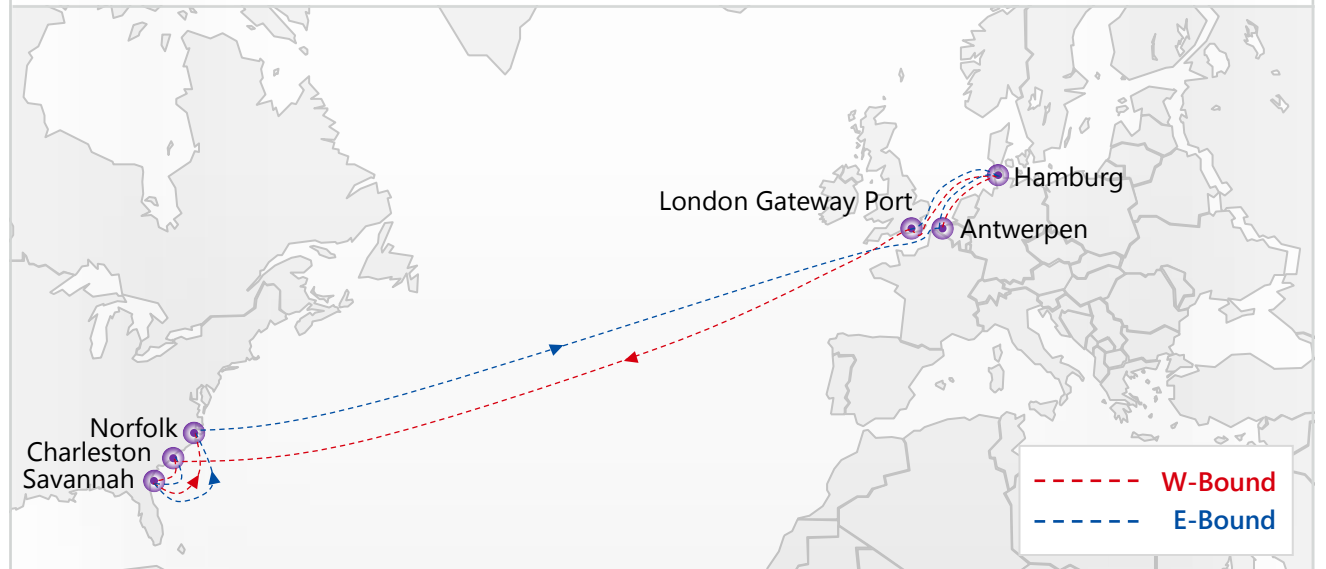

AL3 Trans-Atlantic Loop 3

Antwerpen - Hamburg - London Gateway Port - Charleston - Savannah - Norfolk - Antwerpen

Port Rotation

W-bound	To	CHS	SAV	ORF
From	ETB/ETD	MON/WED	FRI/SAT	TUE/WED
ANR	FRI/SUN	15	19	23
HAM	MON/WED	12	16	20
LGP	THU/FRI	10	14	18

E-bound	To	ANR	HAM	LGP
From	ETB/ETD	FRI/SUN	MON/WED	THU/FRI
CHS	MON/WED	16	19	22
SAV	FRI/SAT	13	16	19
ORF	TUE/WED	9	12	15

Service Highlights

- 01 Germany to Charleston in 12 days.
- 02 Fast service between N. Europe and US South Atlantic port.
- 03 Inland rail service to/from all major US Ramps

AL5 Trans-Atlantic Loop 5

Southampton - Le Havre - Rotterdam - Hamburg - Antwerpen - Halifax - Port Everglades - Cartagena
 - Panama Canal - Rodman - Los Angeles - Oakland - Rodman - Panama Canal - Cartagena - Caucedo
 - Saint John -Halifax - Southampton

Service Highlights

- 01 Direct service between N. Europe and USA/Canada
- 02 Direct service to/from Los Angeles & Oakland.

AL6 Trans-Atlantic Loop 6

Algeciras - Livorno - Genoa - Fos Sur Mer - Barcelona - Valencia -
New York - Norfolk - Savannah - Miami - Algeciras